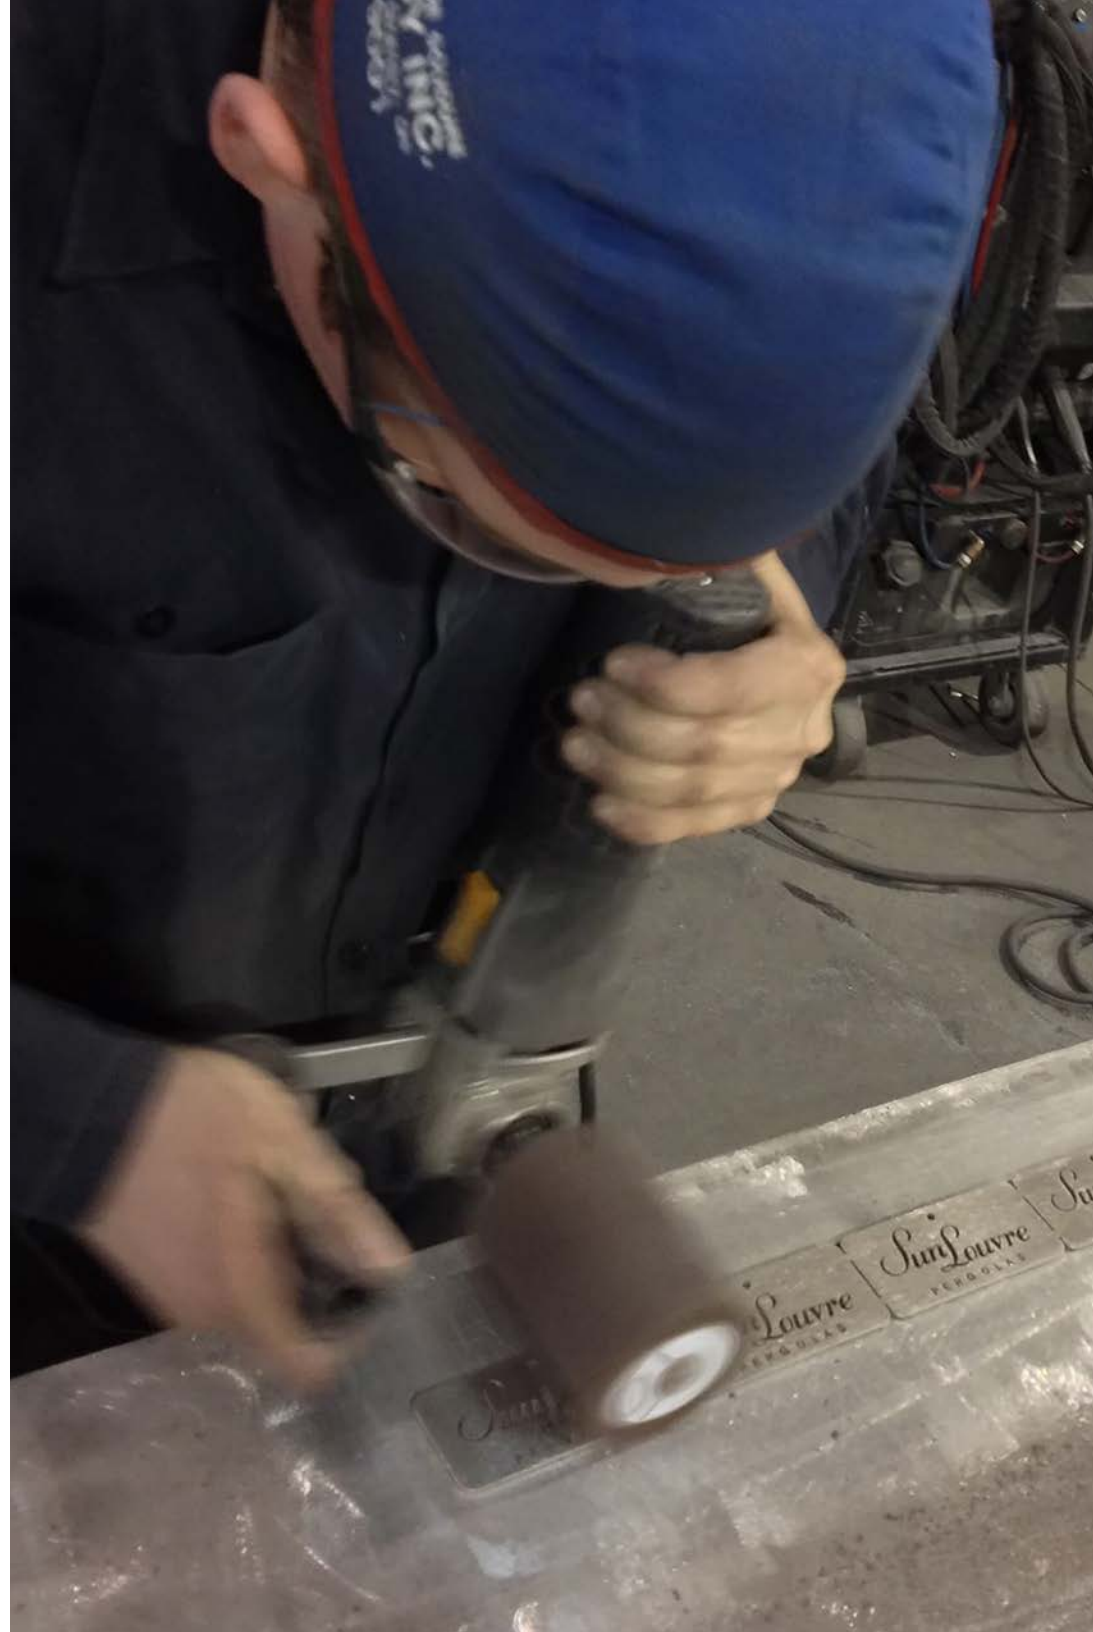

FABRIQUÉ AU QUÉBEC – MADE IN QUÉBEC

A market leader in Quebec, SunLouvre Pergolas par/by ID 224 has been manufacturing the SunLouvre Pergolas product since 2011 – a trendy, high-end garden roof concept made of aluminum with adjustable louvers. The opening and closing mechanism makes it possible to transform any outside area into an outdoor living space protected from sun and rain. Pergola projects are custom made to maximize the exterior space and harmonize perfectly with your environment.